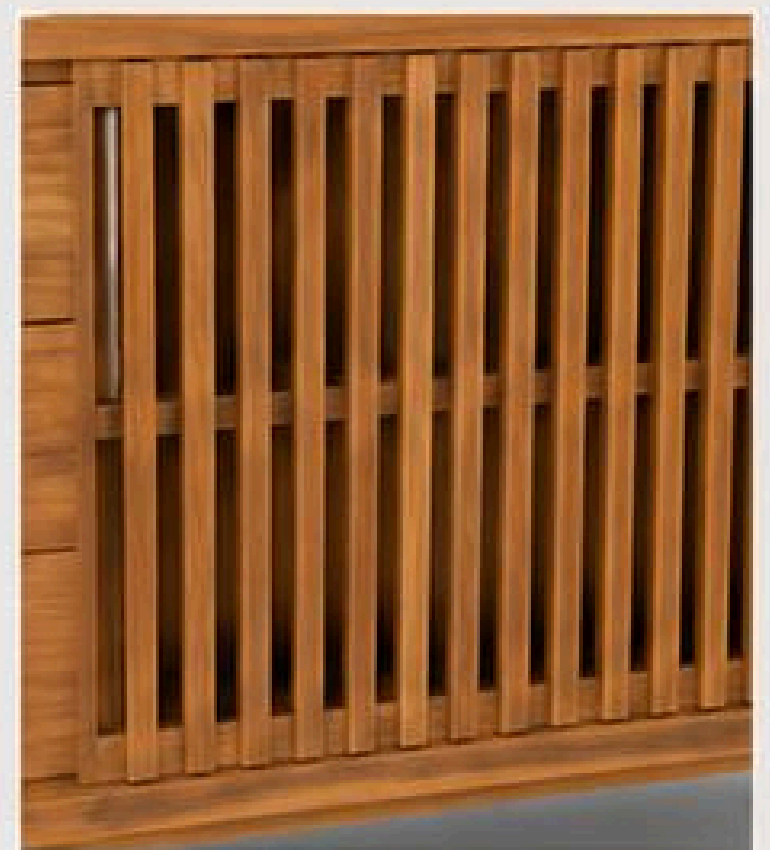

## HAYDEN ROOM DIVIDER

Panel Partition

Front View

Material (Teak Wood)

Angle View

Dimensions

Back View

KJB-303-OT  
Teak Wood  
Natural Finish  
200 X 100 X 75  
Slatted Base

## LAWU DINING TABLE

Oval Dining Table

Front View

Material (Slatted Base)

Angle View

Dimensions

Back View

KJB-202-LT  
Teak Wood  
Natural Finish  
160 X 45 X 60  
Slatted Door

## ANDONG CABINET 3 DRAWERS

Sideboard / TV Cabinet

Front View

Material (Slatted Door)

Angle View

Dimensions

Back View

FURNITURE  
— COLLECTION —