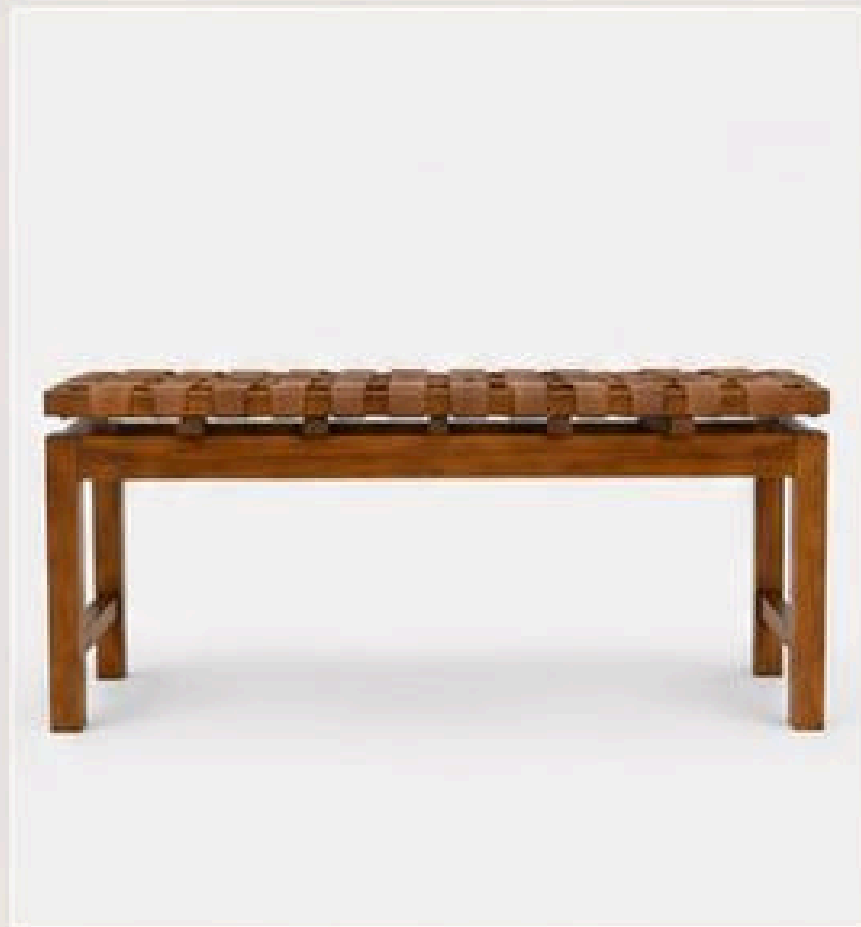

FURNITURE
COLLECTION

KJB-505-BN
Teak Wood
Natural Finish
120 X 40 X 45
Woven Top Bench

TICKA BENCH

Front View