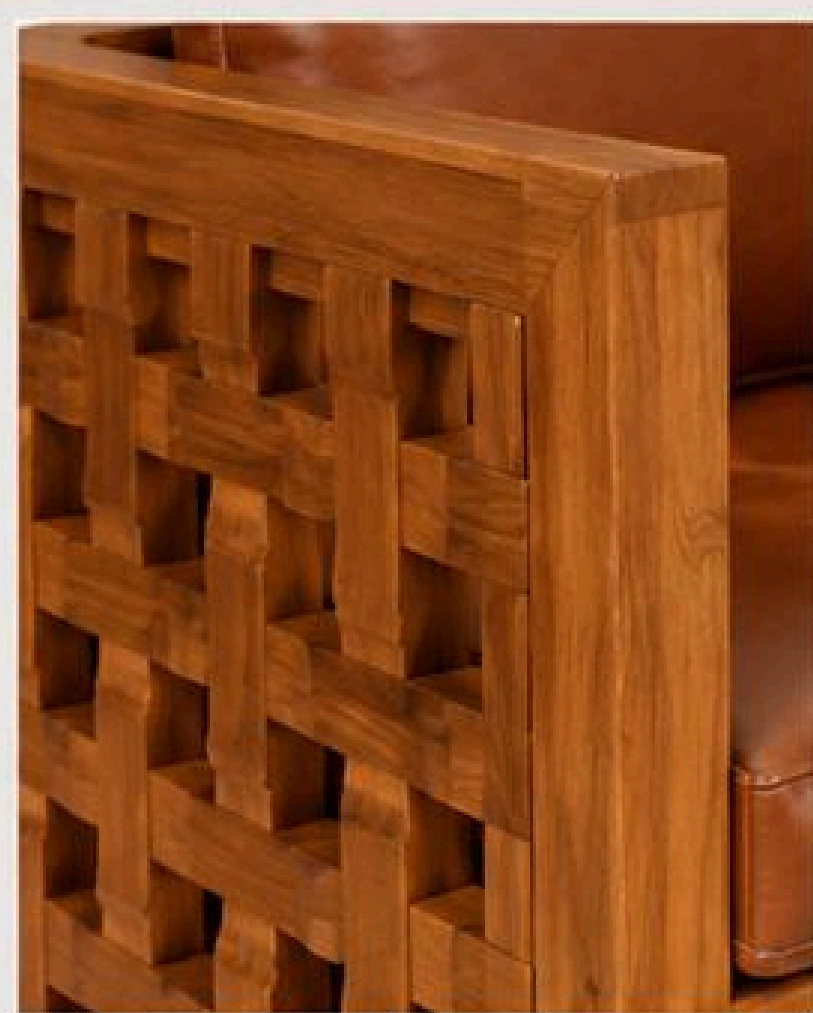

Material (Teak Wood)