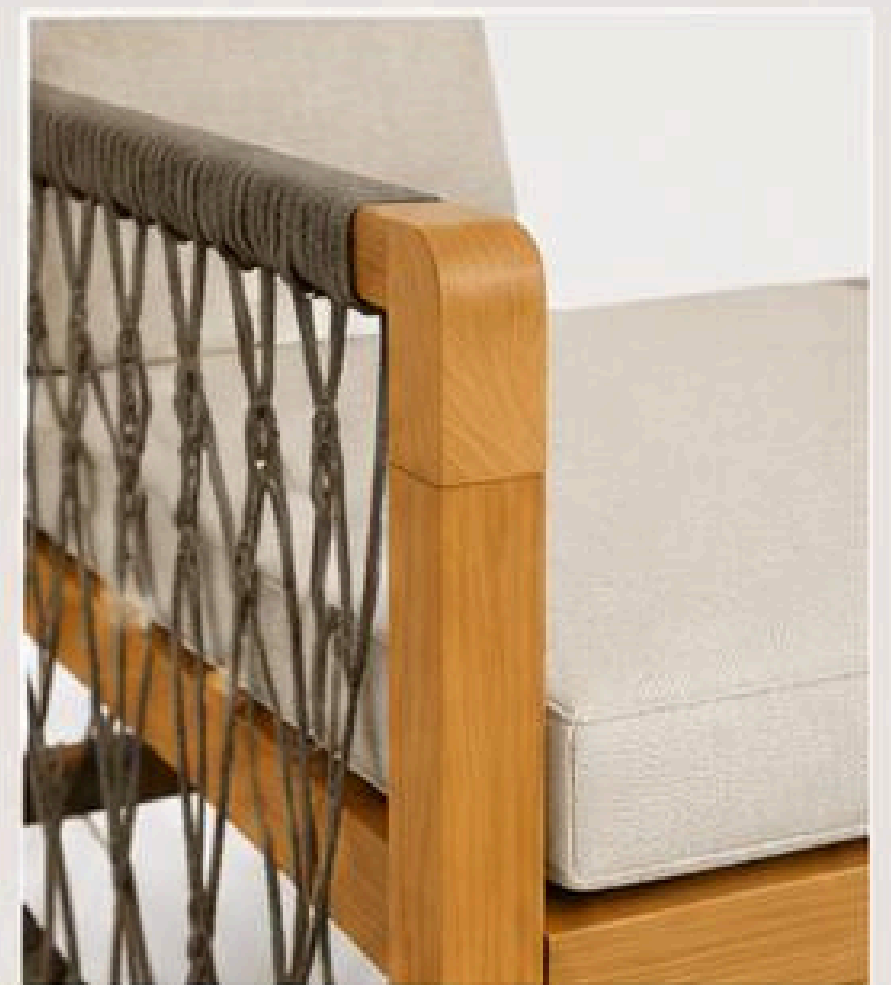

## SIBAYAK ARM CHAIR

Woven Rope Chair

Front View

Material (Teak Wood)

Angle View

Dimensions

Back View

FURNITURE  
COLLECTION

KJB-707-N  
Teak Wood  
Natural Finish  
72 X 62 X 82  
Woven Rope Chair

## SINABUNG ARM CHAIR

Woven Rope Chair

Front View

Material (Teak Wood)

Angle View

Dimensions

Back View

FURNITURE  
COLLECTION