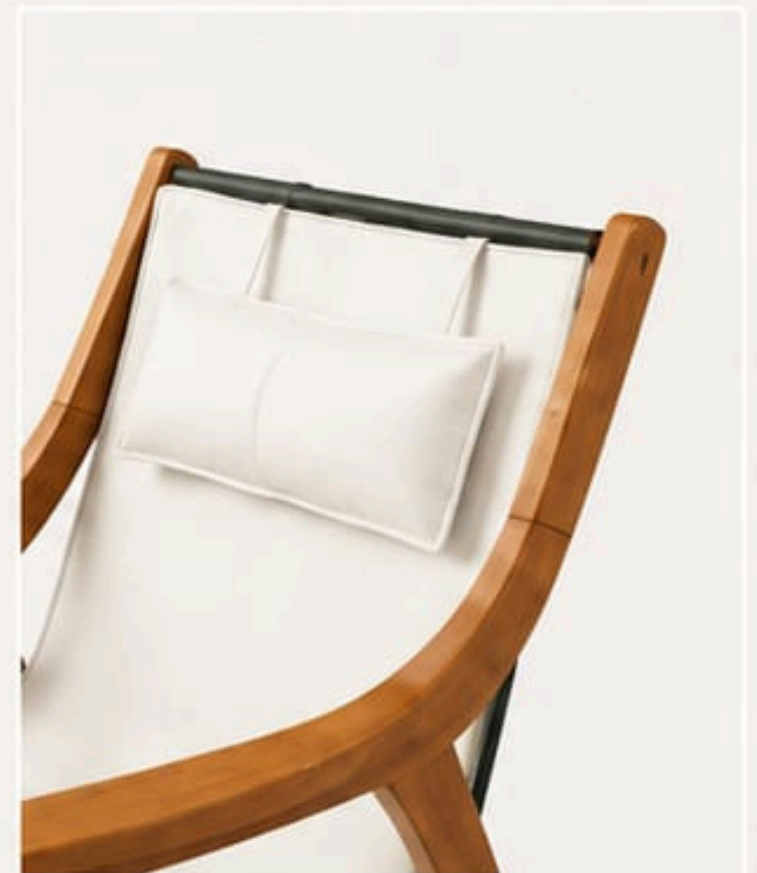

KJB-102-LT
Brown Leather
Teak Wood
75 X 85 X 92
Teak Wood
Leather

GEDE LOUNGE CHAIR

Material