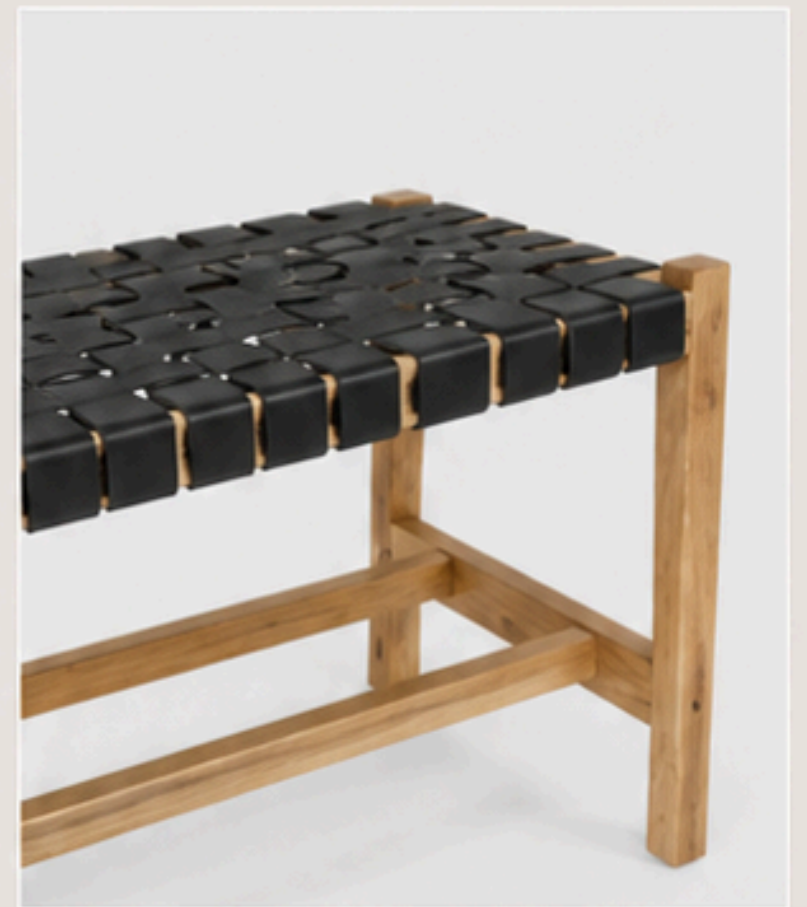

FURNITURE
COLLECTION

KJB-102-LT
Brown Leather
Teak Wood
75 X 85 X 92
Teak Wood
Leather

DEMPO BENCH

Material