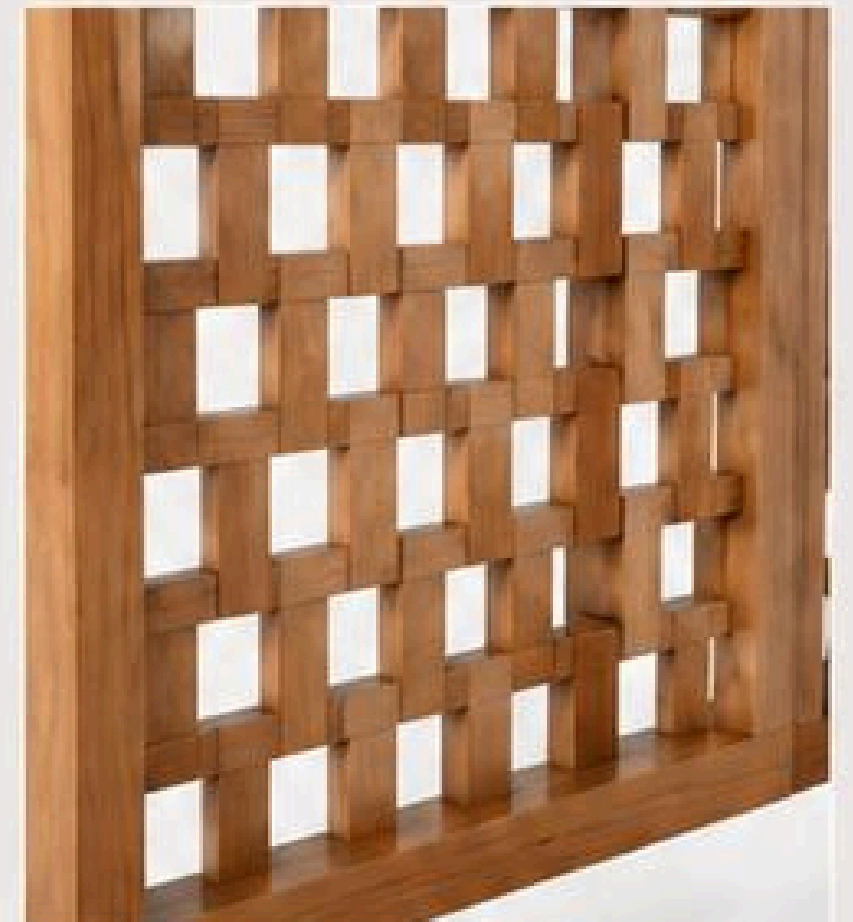

## TICKA BENCH

Woven Top Bench

Front View

Material (Teak Wood)

Angle View

Dimensions

Back View

FURNITURE  
— COLLECTION —

KJB-404-OT  
Teak Wood  
Natural Finish  
150 X 40 X 150  
Panel Partition

## HAYDEN ROOM DIVIDER

Panel Partition

Front View

Material (Teak Wood)

Angle View

Dimensions

Back View

KJB-303-OT  
Teak Wood  
Natural Finish  
200 X 100 X 75  
Slatted Base