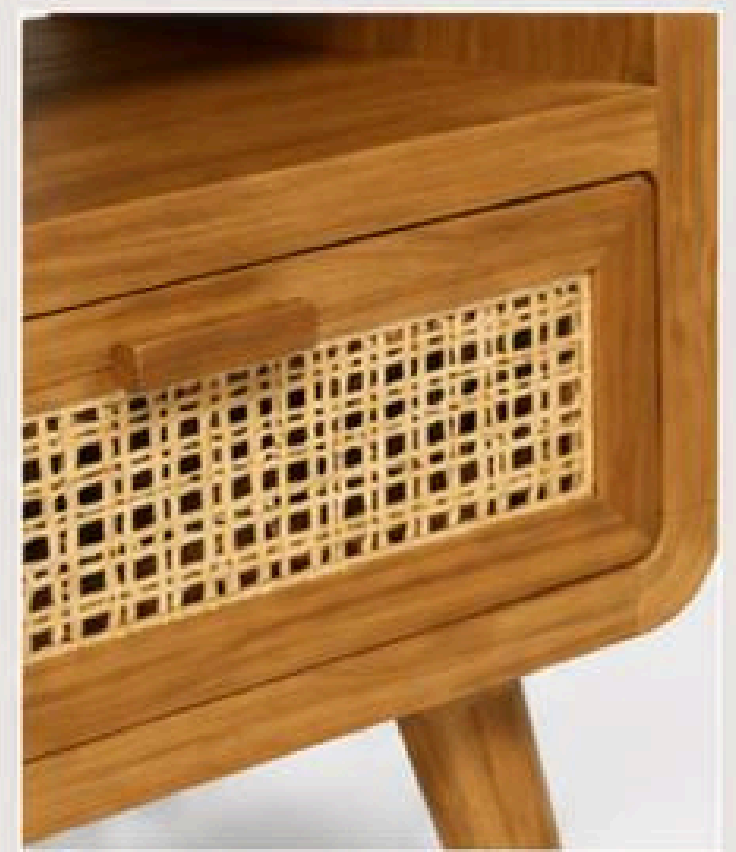

KJB-101-LT  
Teak Wood  
Natural Finish  
65 X 45 X 60  
Rattan Weave

## PRIMA SIDE TABLE

Side Table / Nightstand

Front View

Material (Rattan Weave)

Angle View

Dimensions

Back View

KJB-102-LT  
Brown Leather  
Teak Wood  
75 X 85 X 92  
Teak Wood  
Leather