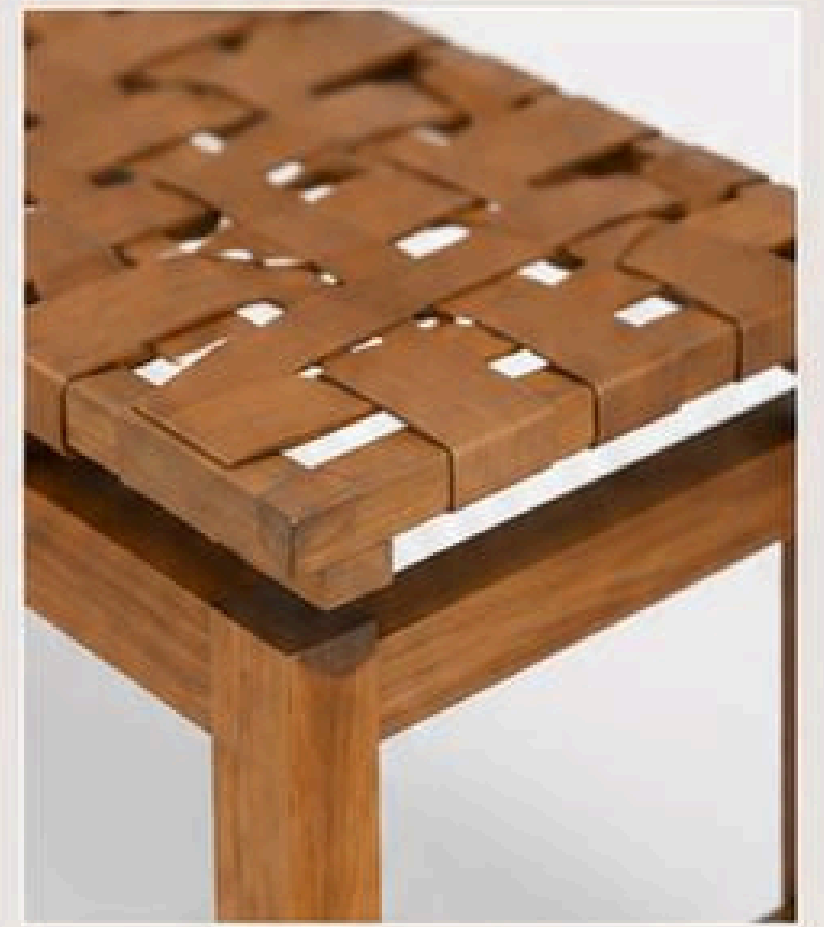

## GANDUL ARM CHAIR

Woven Rope Chair

Front View

Material (Teak Wood)

Angle View

Dimensions

Back View

FURNITURE  
COLLECTION

KJB-505-BN  
Teak Wood  
Natural Finish  
120 X 40 X 45  
Woven Top Bench

## TICKA BENCH

Woven Top Bench

Front View

Material (Teak Wood)

Angle View

Dimensions

Back View

FURNITURE  
— COLLECTION —