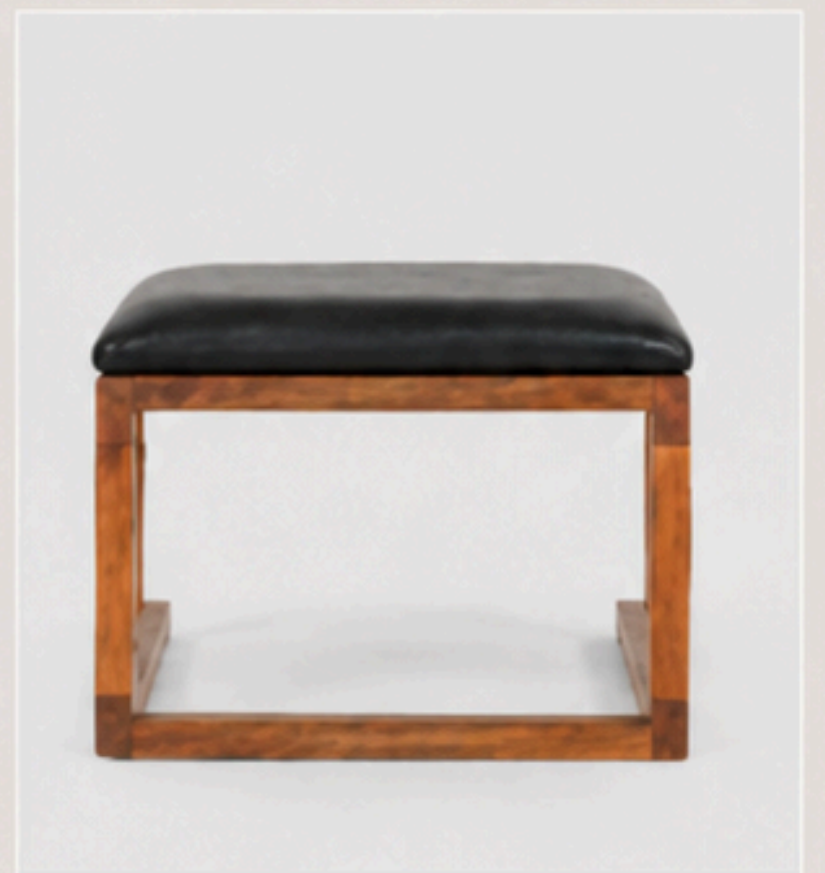

## PRAU OTTOMAN

Lounge Stool

Inspiration

Material

Side View

Dimensions

Back View

FURNITURE  
COLLECTION