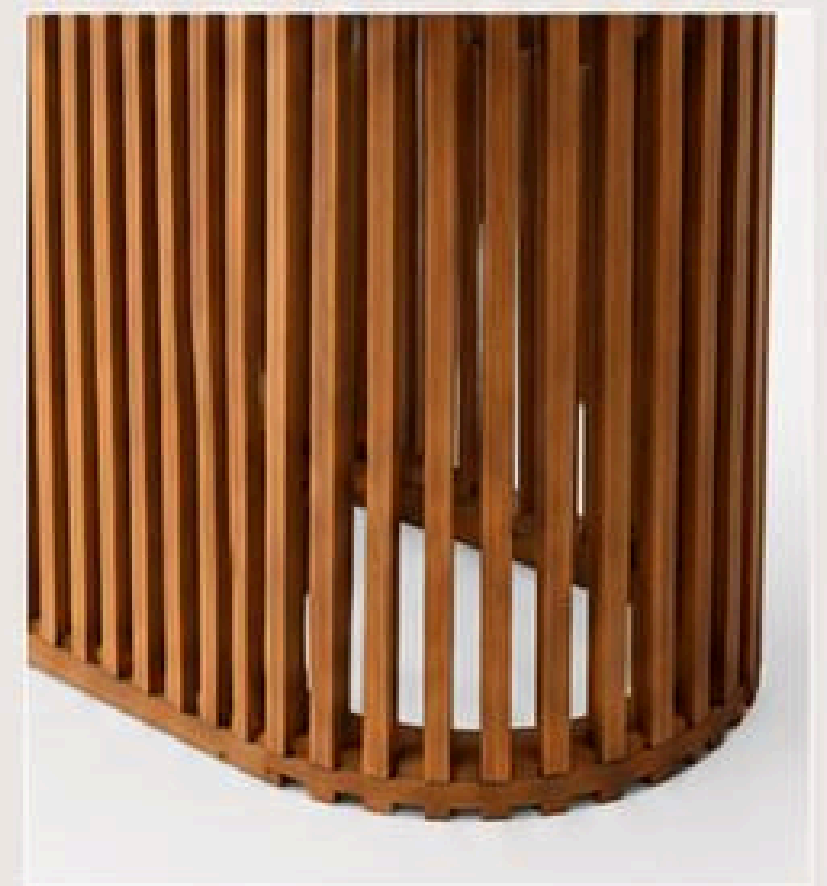

Material (Slatted Base)